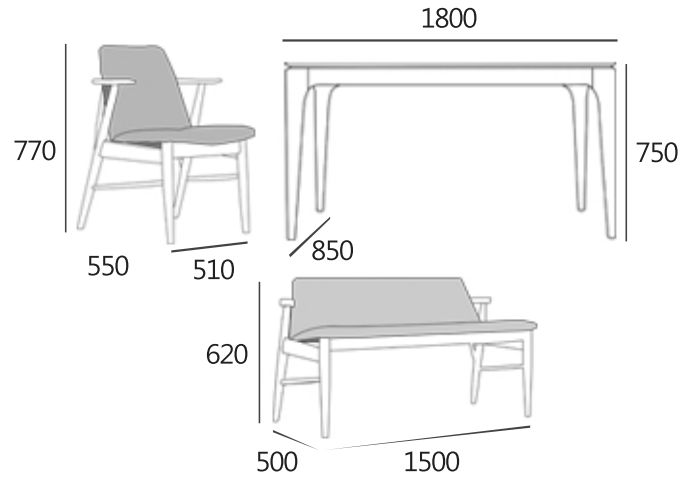

### SPECIFICATIONS

Item dimension · W1800xD850xH750

W510xD550xH770

W1500xD500xH620

Pack · 4box

Wood · Rubber Solid Wood

Color · Natural

KD