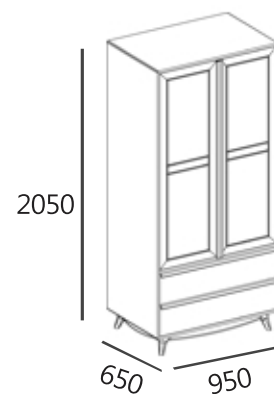

#### SPECIFICATIONS

Item dimension · W950xD650xH2050

Pack · 1box

Wood · Rubber Solid Wood

Color · Dark Brown

Assembled

---