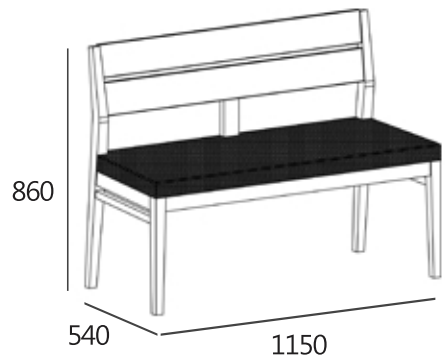

#### SPECIFICATIONS

Item dimension · W1150xD540xH860

Pack · 1box

Wood · European Beech Solid Wood

Color · Natural

Assembled

---