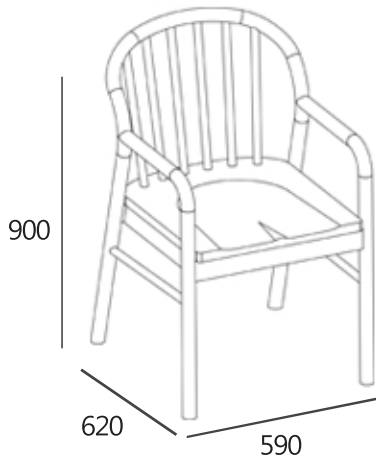

#### SPECIFICATIONS

Item dimension · W590xD620xH900

Pack · 1box

Wood · American Ash Solid Wood

Color · Natural

Assembled

---