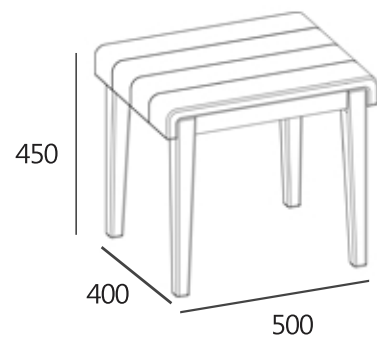

#### SPECIFICATIONS

Item dimension · W500xD400xH450

Pack · 1box

Wood · American Ash Solid Wood

Color · Natural

Assembled

---