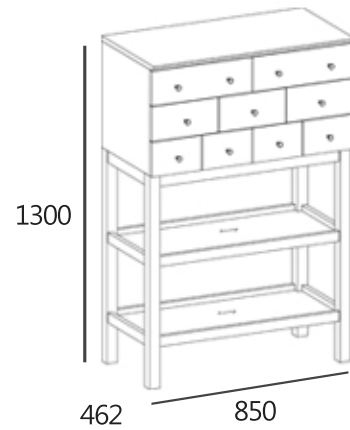

#### SPECIFICATIONS

Item dimension · W850xD462xH1300

Pack · 1box

Wood · European Beech Solid Wood

Color · Natural

Assembled

---