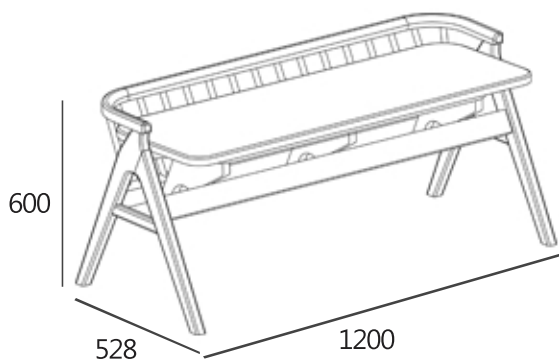

#### SPECIFICATIONS

Item dimension · W1200xD528xH600

Pack · 1box

Wood · American Ash Wood & Rubber Wood

Color · Dark Brown & Dark Navy

Assembled

---