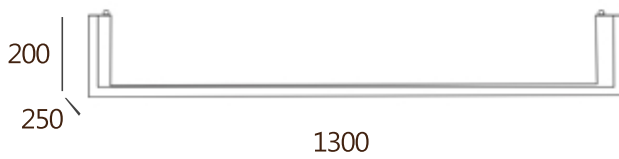

#### SPECIFICATIONS

Item dimension · W1300xD250xH200

Pack · 1box

Wood · European Beech Solid Wood

Color · Natural

Assembled

---