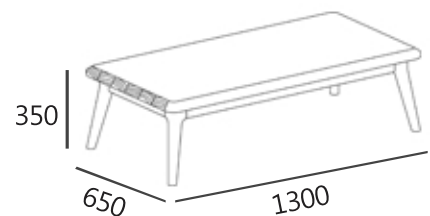

#### SPECIFICATIONS

Item dimension · W1300xD650xH350

Pack · 1box

Wood · Rubber Solid Wood

Color · Dark Brown

KD

---