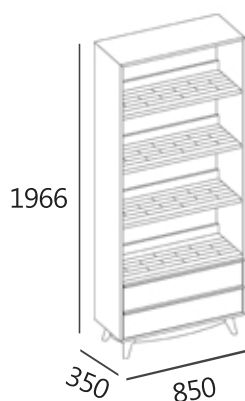

#### SPECIFICATIONS

Item dimension • W850xD350xH1966

Pack • 1box

Wood • Rubber Solid Wood

Color • Dark Brown

Assembled

---