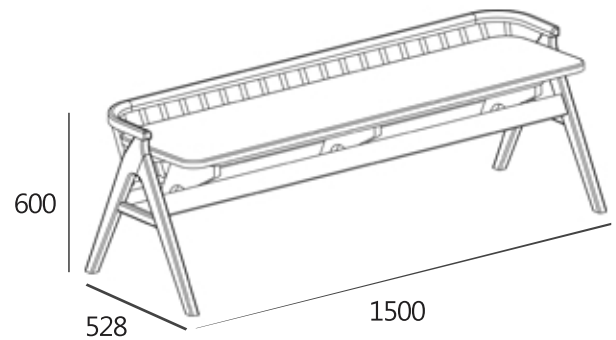

#### SPECIFICATIONS

Item dimension · W1500xD528xH600

Pack · 1box

Wood · American Ash Wood & Rubber Wood

Color · Dark Brown & Dark Navy

Assembled

---