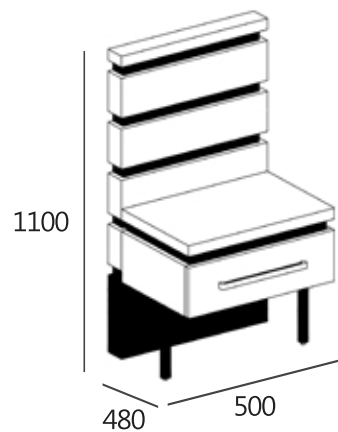

#### SPECIFICATIONS

Item dimension · W500xD480xH1100

Pack · 1box

Wood · American Syringa Wood

Color · Natural

Assembled

---