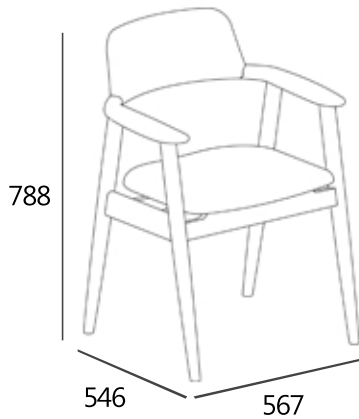

#### SPECIFICATIONS

Item dimension · W567xD546xH788

Pack · 1box

Wood · Walnut Solid Wood

Color · Natural

Assembled

---