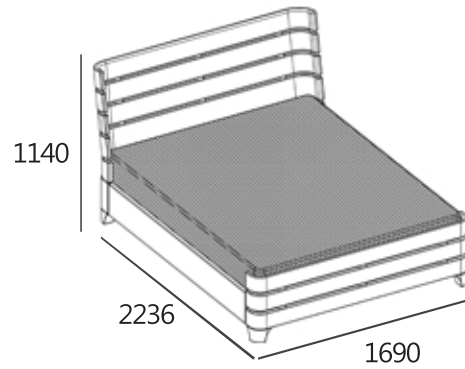

#### SPECIFICATIONS

Item dimension · W1690xD2236xH1140

Pack · 3box

Wood · American Ash Solid Wood

Color · Natural

KD

---