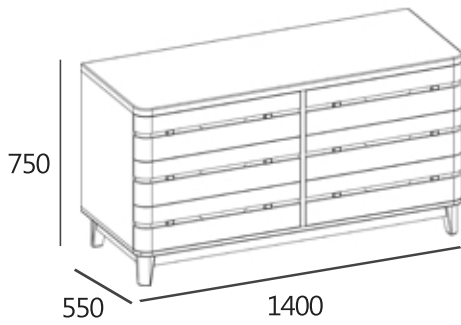

#### SPECIFICATIONS

Item dimension · W1400xD550xH750

Pack · 1box

Wood · American Ash Solid Wood

Color · Natural

Assembled

---