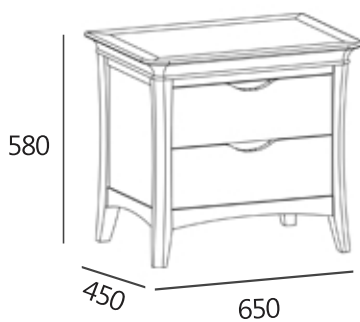

#### SPECIFICATIONS

Item dimension · W650xD450xH580

Pack · 1box

Wood · American Walnut Solid Wood

Color · Natural

Assembled

---