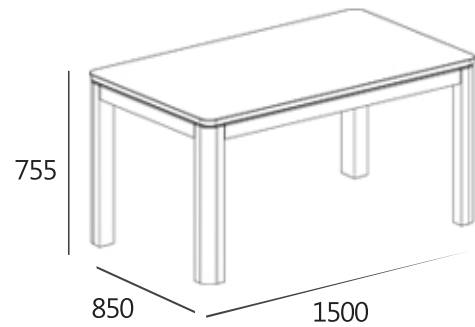

#### SPECIFICATIONS

Item dimension · W1500xD850xH755

Pack · 2box

Wood · American Ash Wood & Rubber Wood

Color · Dark Brown & Dark Navy

KD

---