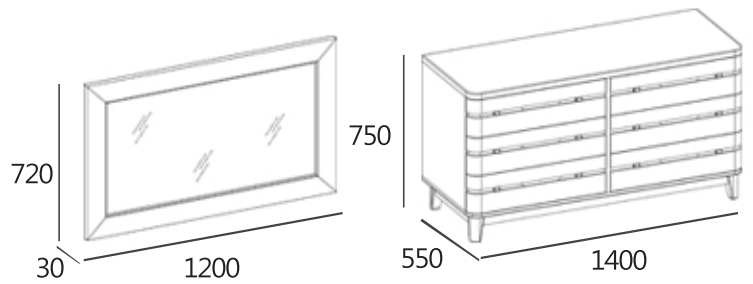

#### SPECIFICATIONS

Item dimension · W1400xD550xH750  
W1200xD30xH720

Pack · 2box

Wood · American Ash Solid Wood

Color · Natural

KD

---