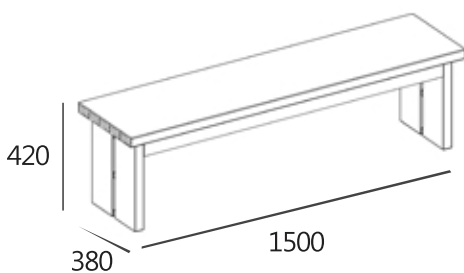

#### SPECIFICATIONS

Item dimension · W1500xD380xH420

Pack · 1box

Wood · American Ash Solid Wood

Color · Natural

KD

---