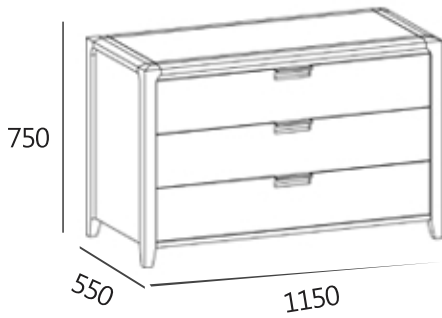

#### SPECIFICATIONS

Item dimension · W1150xD550xH750

Pack · 1box

Wood · European Beech Solid Wood

Color · Natural

Assembled

---