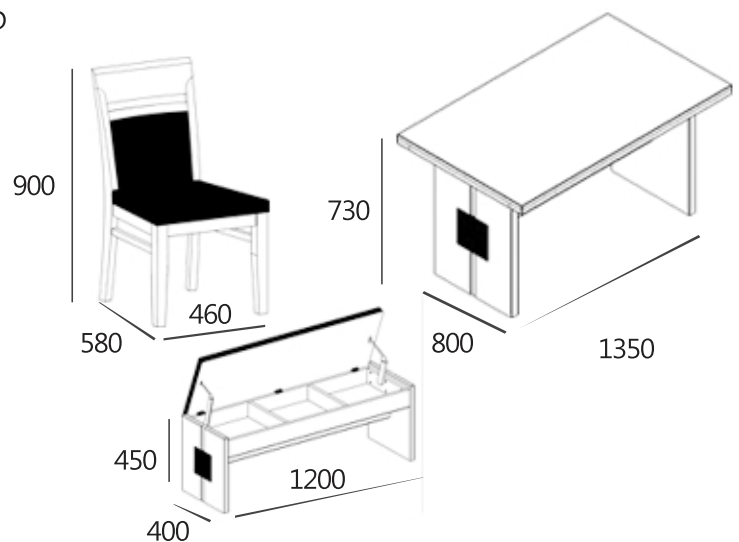

#### SPECIFICATIONS

Item dimension · W1350xD800xH730  
W460xD580xH900  
W1200xD400xH450

Pack · 4box

Wood · White Oak Solid Wood

Color · Natural

KD

---