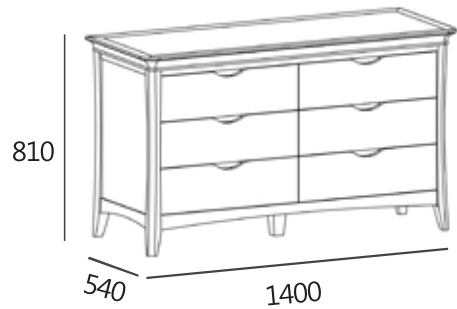

#### SPECIFICATIONS

Item dimension · W1400xD540xH810

Pack · 1box

Wood · American Walnut Solid Wood

Color · Natural

Assembled

---