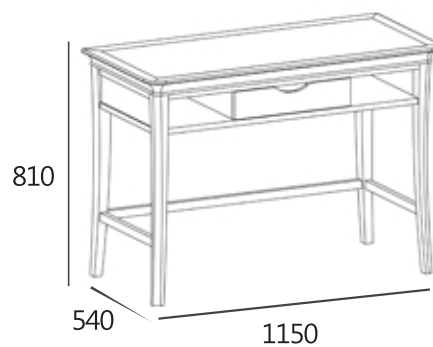

#### SPECIFICATIONS

Item dimension · W1150xD540xH810

Pack · 1box

Wood · American Walnut Solid Wood

Color · Natural

Assembled

---