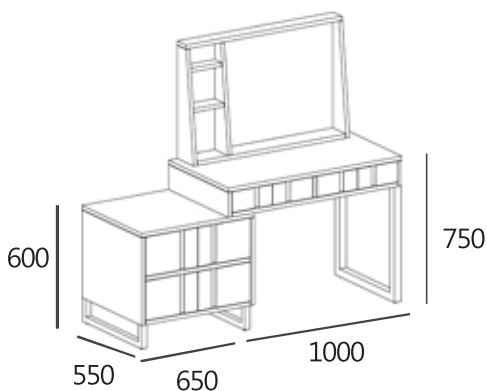

#### SPECIFICATIONS

Item dimension · W650xD550xH600

W1000xD550xH750

Pack · 3box

Wood · Syringa Solid Wood & Acacia Solid Wood

Color · Natural

KD

---