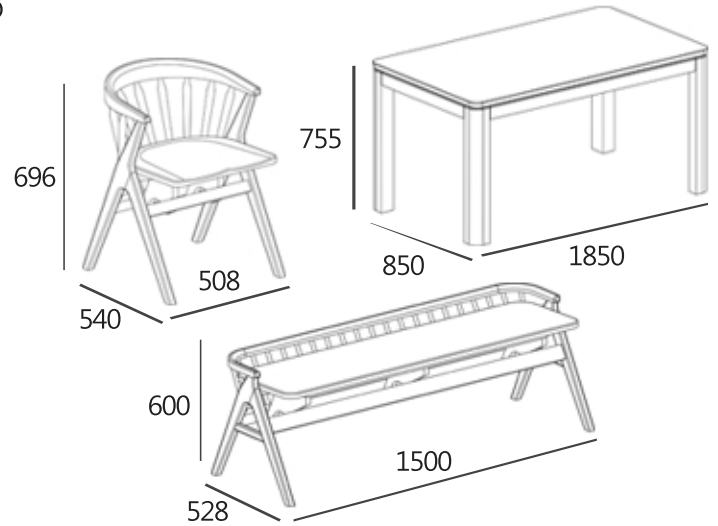

#### SPECIFICATIONS

Item dimension · W1850xD850xH755

W508xD540xH696

W1500xD528xH600

Pack · 6box

Wood · American Ash Wood & Rubber Wood

Color · Dark Brown & Dark Navy

KD