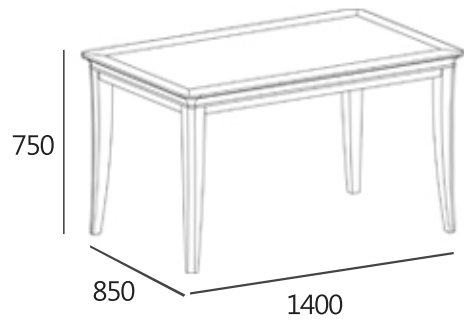

#### SPECIFICATIONS

Item dimension · W1400xD850xH750

Pack · 1box

Wood · American Walnut Solid Wood

Color · Natural

KD

---