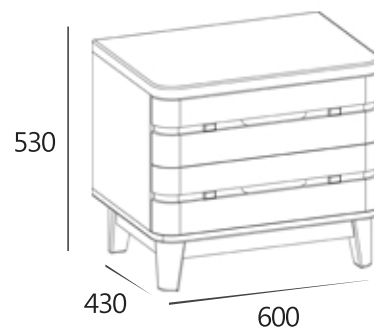

#### SPECIFICATIONS

Item dimension · W600xD430xH530

Pack · 1box

Wood · American Ash Solid Wood

Color · Natural

Assembled

---