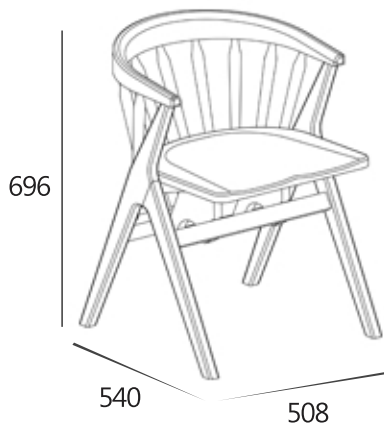

#### SPECIFICATIONS

Item dimension · W508xD540xH696

Pack · 1box

Wood · American Ash Wood & Rubber Wood

Color · Dark Brown & Dark Navy

Assembled

---