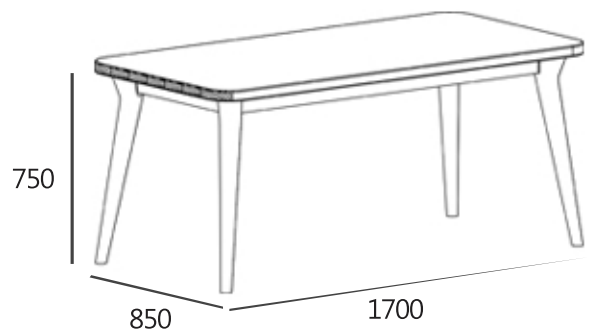

#### SPECIFICATIONS

Item dimension · W1700xD850xH750

Pack · 1box

Wood · American Ash Solid Wood

Color · Natural

KD

---