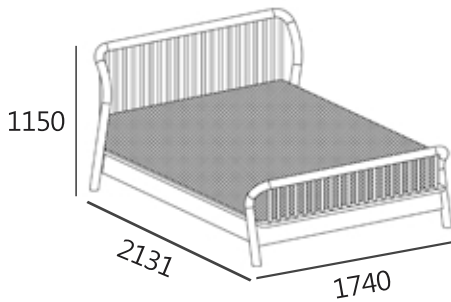

#### SPECIFICATIONS

Item dimension · W1740xD2131xH1150

Pack · 3box

Wood · Rubber Solid Wood

Color · Dark Brown

KD

---