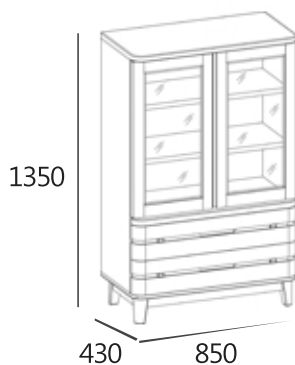

#### SPECIFICATIONS

Item dimension · W850xD430xH1350

Pack · 1box

Wood · American Ash Solid Wood

Color · Natural

Assembled

---