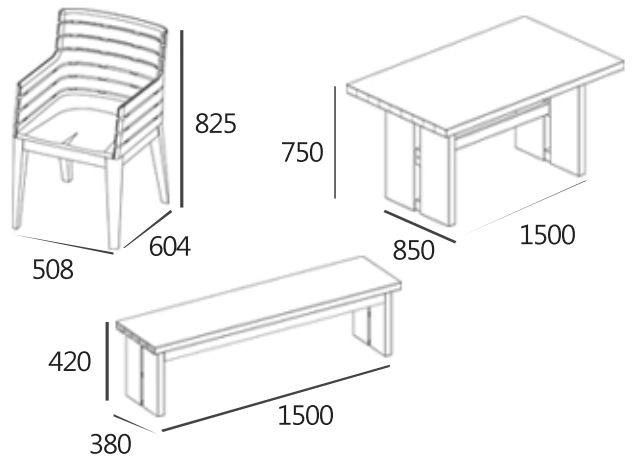

#### SPECIFICATIONS

Item dimension · W1500xD850xH750

W508xD604xH825

W1500xD380xH420

Pack · 4box

Wood · American Ash Solid Wood

Color · Natural

KD