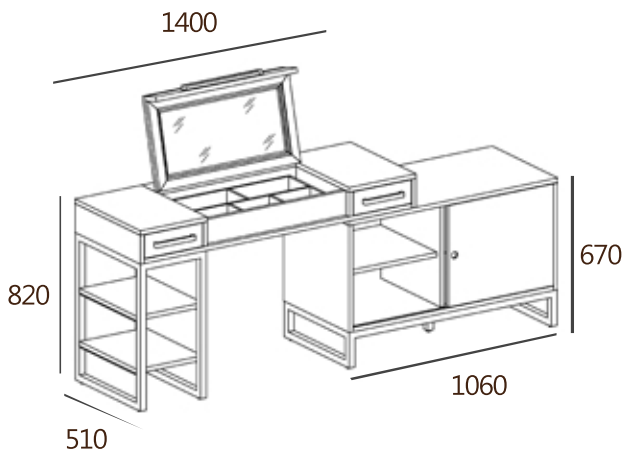

#### SPECIFICATIONS

Item dimension • W1400xD510xH820  
W1060xD510xH670

Pack • 2box

Wood • American Syringa Wood

Color • Natural

KD

---