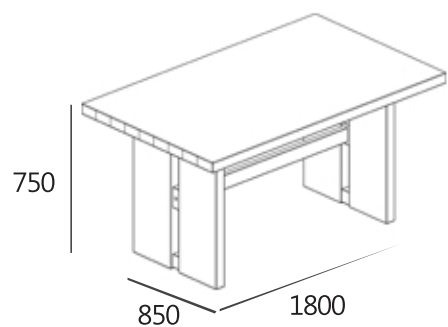

#### SPECIFICATIONS

Item dimension · W1800xD850xH750

Pack · 1box

Wood · American Ash Solid Wood

Color · Natural

KD

---