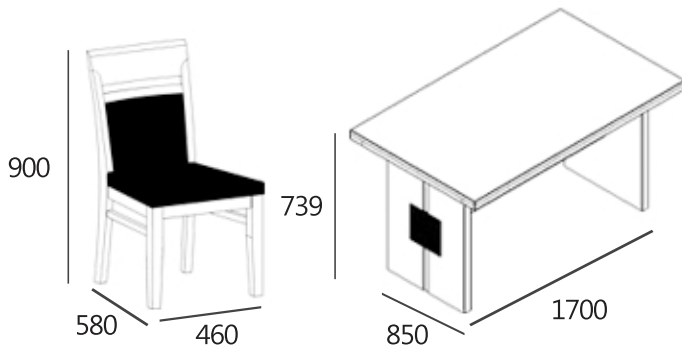

#### SPECIFICATIONS

Item dimension · W1700xD850xH739  
W460xD580xH900

Pack · 5box

Wood · White Oak Solid Wood

Color · Natural

KD

---