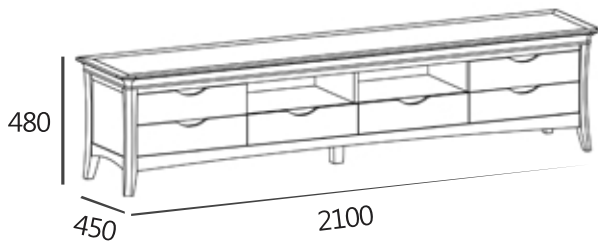

#### SPECIFICATIONS

Item dimension · W2100xD450xH480

Pack · 1box

Wood · American Walnut Solid Wood

Color · Natural

Assembled

---