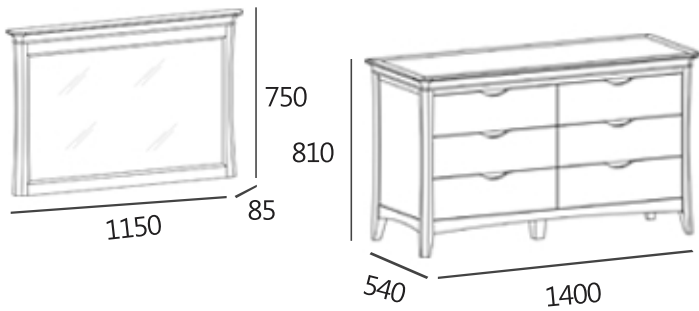

#### SPECIFICATIONS

Item dimension · W1400xD540xH810  
W1150xD85xH750

Pack · 2box

Wood · American Walnut Solid Wood

Color · Natural

KD

---