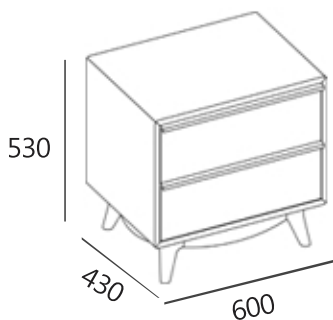

#### SPECIFICATIONS

Item dimension · W600xD430xH530

Pack · 1box

Wood · Rubber Solid Wood

Color · Dark Brown

Assembled

---