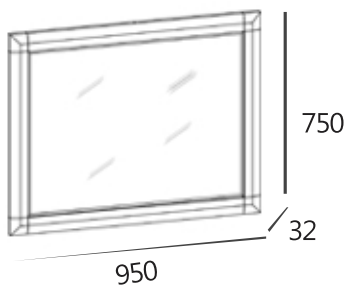

#### SPECIFICATIONS

Item dimension · W950xD32xH750

Pack · 1box

Wood · European Beech Solid Wood

Color · Natural

Assembled

---