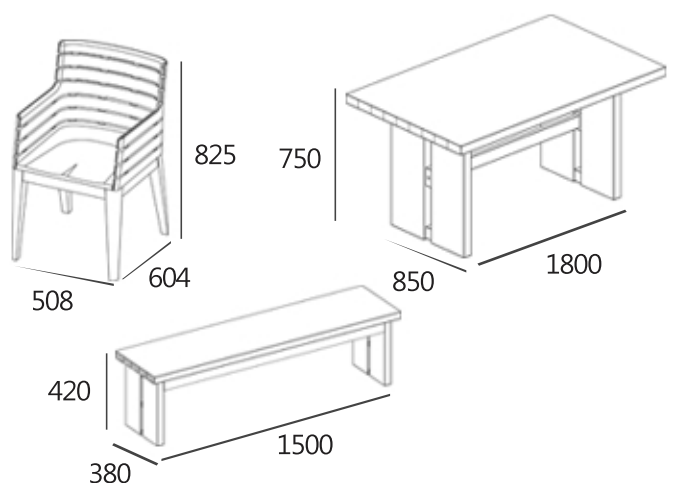

#### SPECIFICATIONS

Item dimension · W1800xD850xH750

W508xD604xH825

W1500xD380xH420

Pack · 5box

Wood · American Ash Solid Wood

Color · Natural

KD