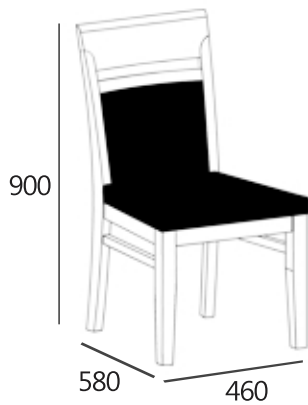

#### SPECIFICATIONS

Item dimension · W460xD580xH900

Pack · 1/2box

Wood · White Oak Solid Wood

Color · Natural

Assembled

---