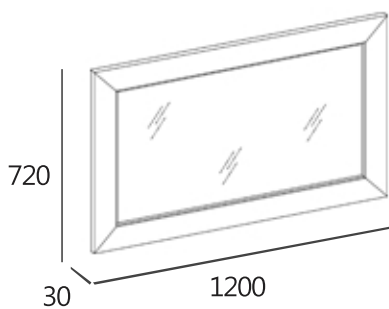

#### SPECIFICATIONS

Item dimension · W1200xD30xH720

Pack · 1box

Wood · American Ash Solid Wood

Color · Natural

Assembled

---