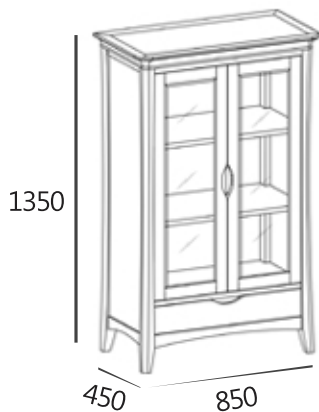

#### SPECIFICATIONS

Item dimension · W850xD450xH1350

Pack · 1box

Wood · American Walnut Solid Wood

Color · Natural

Assembled