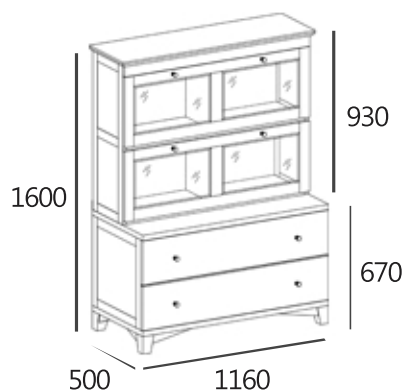

#### SPECIFICATIONS

Item dimension · W1160xD500xH1600

Pack · 2box

Wood · European Beech Solid Wood

Color · Natural

KD

---