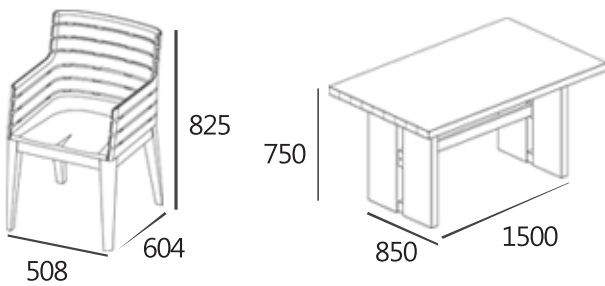

#### SPECIFICATIONS

Item dimension · W1500xD850xH750  
W508xD604xH825

Pack · 5box

Wood · American Ash Solid Wood

Color · Natural

KD

---