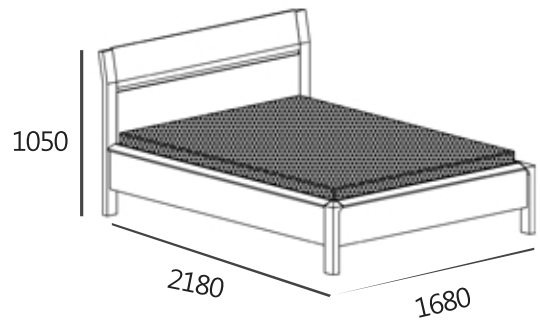

#### SPECIFICATIONS

Item dimension · W1680xD2180xH1050

Pack · 3box

Wood · European Beech Solid Wood

Color · Natural

KD

---