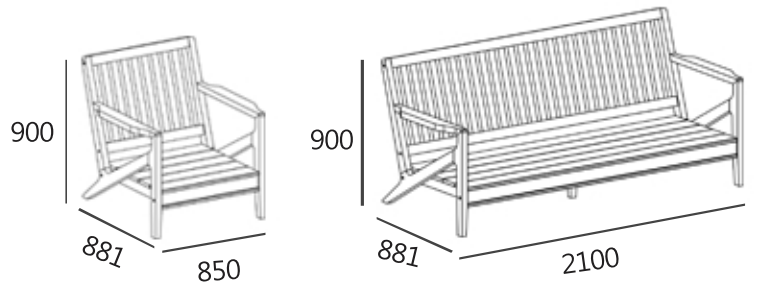

#### SPECIFICATIONS

Item dimension · W850xD881xH900  
W2100xD881xH900

Pack · 4box

Wood · Rubber Solid Wood

Color · Dark Brown

KD

---