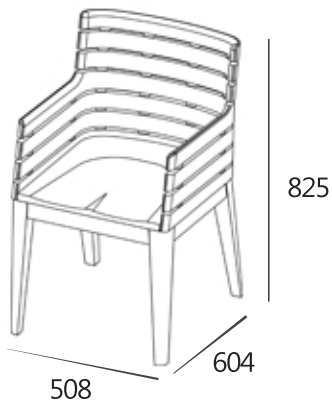

#### SPECIFICATIONS

Item dimension · W508xD604xH825

Pack · 1box

Wood · American Ash Solid Wood

Color · Natural

Assembled

---