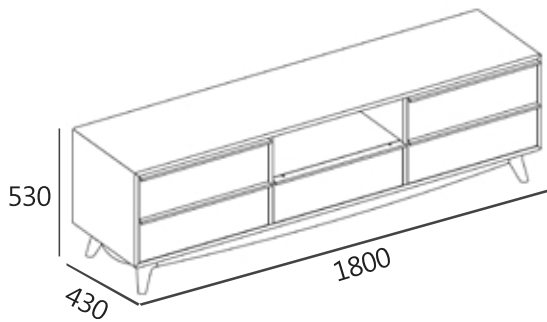

#### SPECIFICATIONS

Item dimension · W1800xD430xH530

Pack · 1box

Wood · Rubber Solid Wood

Color · Dark Brown

Assembled

---