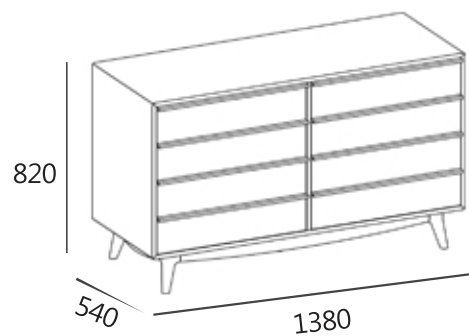

#### SPECIFICATIONS

Item dimension · W1380xD540xH820

Pack · 1box

Wood · Rubber Solid Wood

Color · Dark Brown

Assembled

---