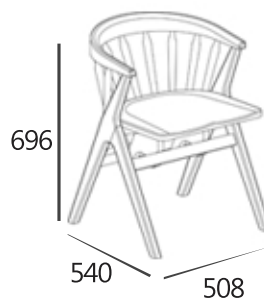

#### SPECIFICATIONS

Item dimension · W1500xD850xH755

W508xD540xH696

Pack · 6box

Wood · American Ash Wood & Rubber Wood

Color · Dark Brown & Dark Navy

KD