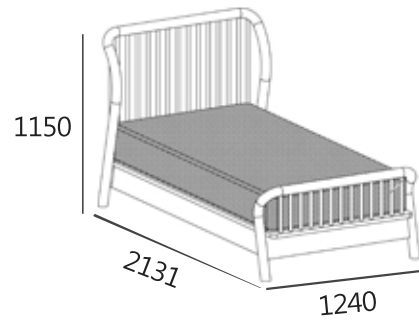

#### SPECIFICATIONS

Item dimension · W1240xD2131xH1150

Pack · 3box

Wood · Rubber Solid Wood

Color · Dark Brown

KD

---