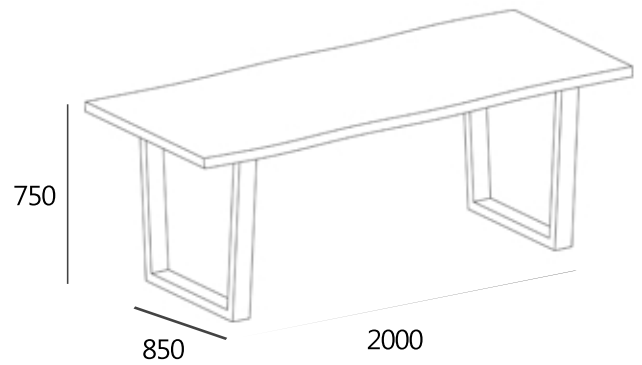

#### SPECIFICATIONS

Item dimension · W2000xD850xH750

Pack · 2box

Wood · Walnut Solid Wood

Color · Natural

KD

---