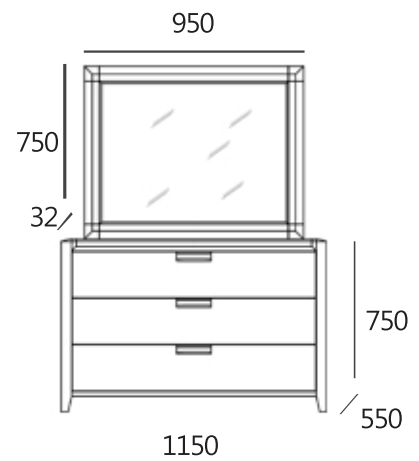

#### SPECIFICATIONS

Item dimension · W1150xD550xH750  
W950xD32xH750

Pack · 2box

Wood · European Beech Solid Wood

Color · Natural

KD

---