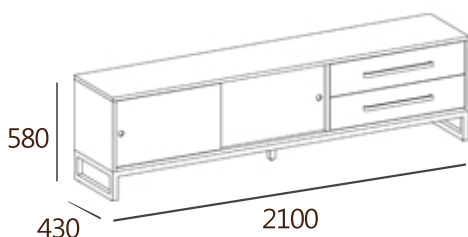

#### SPECIFICATIONS

Item dimension • W2100xD430xH580

Pack • 1box

Wood • American Syringa Wood

Color • Natural

Assembled

---