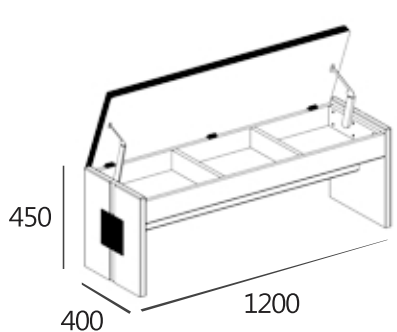

#### SPECIFICATIONS

Item dimension · W1200xD400xH450

Pack · 1box

Wood · White Oak Solid Wood

Color · Natural

Assembled

---