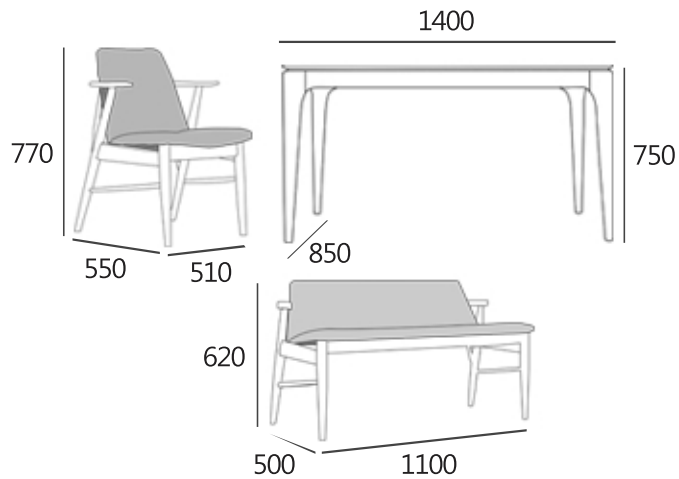

#### SPECIFICATIONS

Item dimension · W1400xD850xH750

W510xD550xH770

W1100xD500xH620

Pack · 3box

Wood · Rubber Solid Wood

Color · Natural

KD