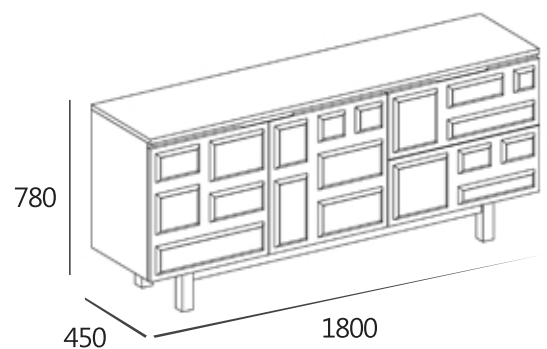

#### SPECIFICATIONS

Item dimension · W1800xD450xH780

Pack · 1box

Wood · European Beech Solid Wood

Color · Natural

Assembled

---