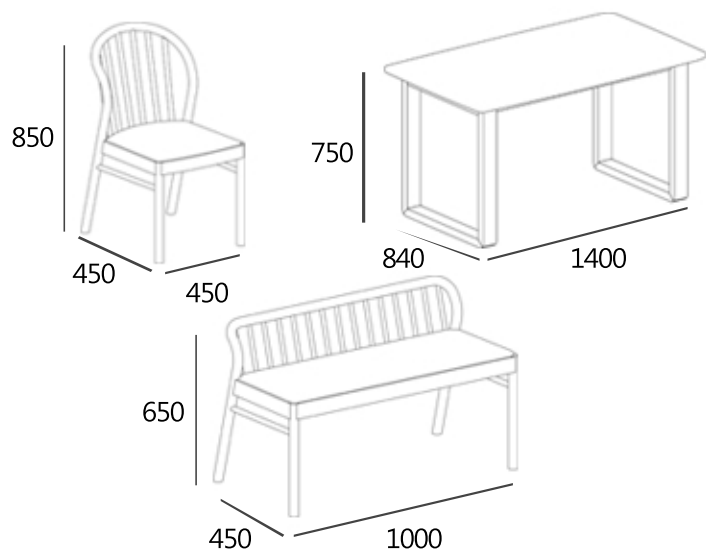

MD ESP-0007

Esprit Dining Table Set 4(bench)

SPECIFICATIONS

Item dimension · W1400xD840xH750
W450xD450xH850
W1000xD450xH650

Pack · 3box

Wood · Rubber FAS Grade Wood

Color · Natural

KD