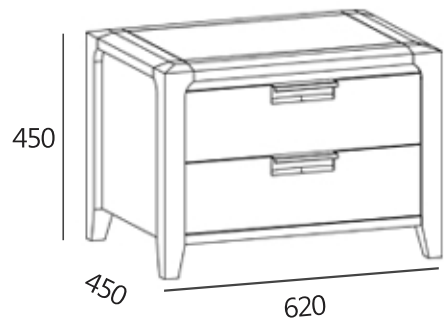

#### SPECIFICATIONS

Item dimension · W620xD450xH450

Pack · 1box

Wood · European Beech Solid Wood

Color · Natural

Assembled

---