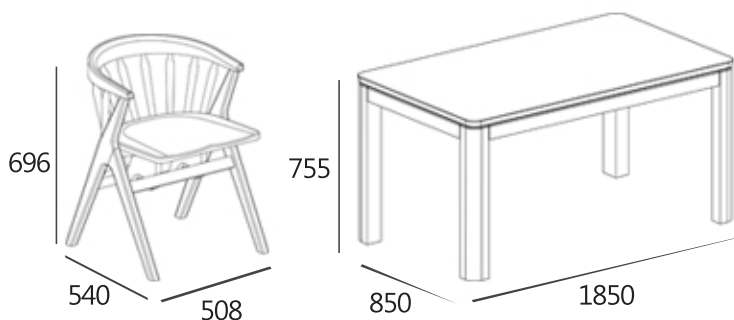

#### SPECIFICATIONS

Item dimension · W1850xD850xH755  
W508xD540xH696

Pack · 8box

Wood · American Ash Wood & Rubber Wood

Color · Dark Brown & Dark Navy

KD

---