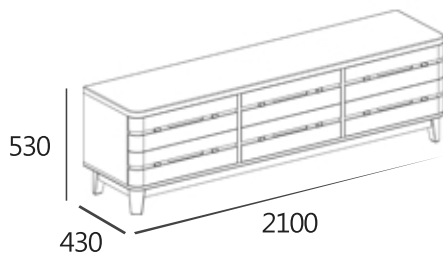

#### SPECIFICATIONS

Item dimension · W2100xD430xH530

Pack · 1box

Wood · American Ash Solid Wood

Color · Natural

Assembled

---