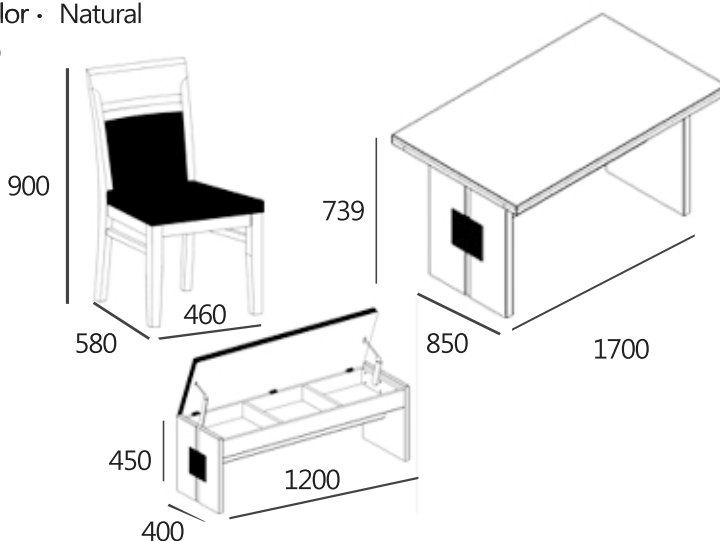

#### SPECIFICATIONS

Item dimension · W1700xD850xH739  
W460xD580xH900  
W1200xD400xH450

Pack · 5box

Wood · White Oak Solid Wood

Color · Natural

KD