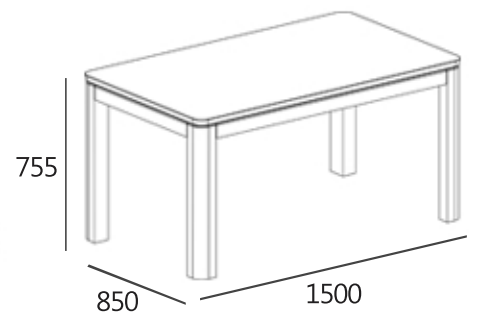

#### SPECIFICATIONS

Item dimension · W1500xD850xH755

W508xD540xH696

Pack · 6box

Wood · American Ash Wood & Rubber Wood

Color · Dark Brown & Dark Navy

KD