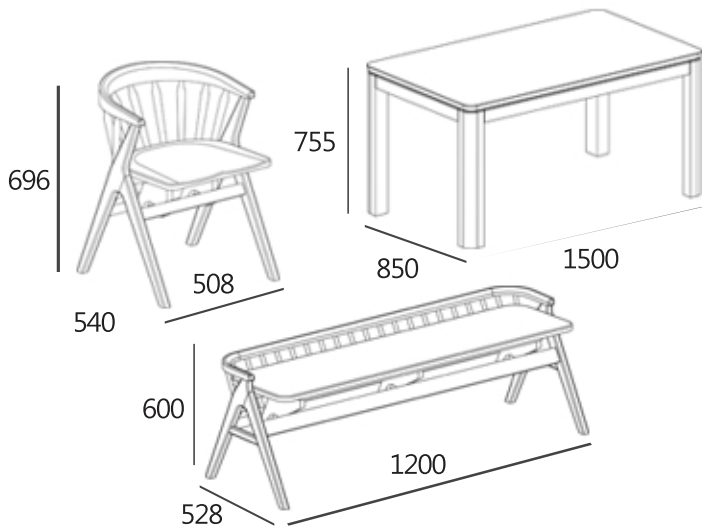

#### SPECIFICATIONS

Item dimension · W1500xD850xH755  
W508xD540xH696  
W1200xD528xH600

Pack · 5box

Wood · American Ash Wood & Rubber Wood

Color · Dark Brown & Dark Navy

KD