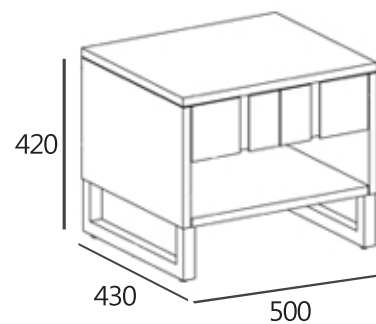

#### SPECIFICATIONS

Item dimension · W500xD430xH420

Pack · 1box

Wood · Syringa Solid Wood & Acacia Solid Wood

Color · Natural

Assembled

---