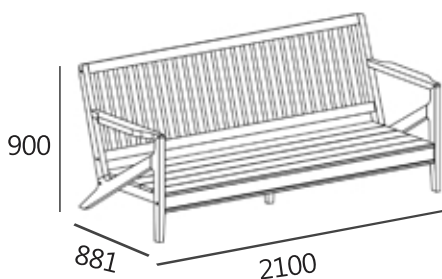

#### SPECIFICATIONS

Item dimension · W2100xD881xH900

Pack · 2box

Wood · Rubber Solid Wood

Color · Dark Brown

KD

---