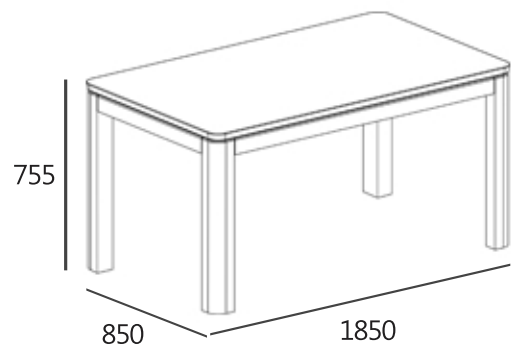

#### SPECIFICATIONS

Item dimension · W1850xD850xH755

Pack · 2box

Wood · American Ash Wood & Rubber Wood

Color · Dark Brown & Dark Navy

KD

---