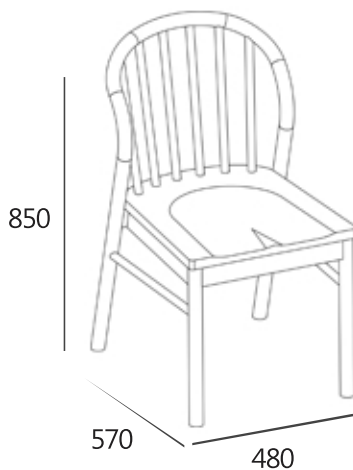

#### SPECIFICATIONS

Item dimension · W480xD570xH850

Pack · 1/2box

Wood · American Ash Solid Wood

Color · Natural

Assembled

---