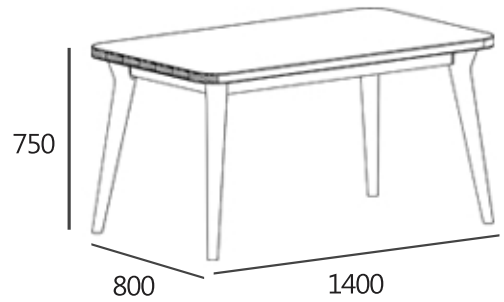

#### SPECIFICATIONS

Item dimension · W1400xD800xH750

Pack · 1box

Wood · American Ash Solid Wood

Color · Natural

KD

---