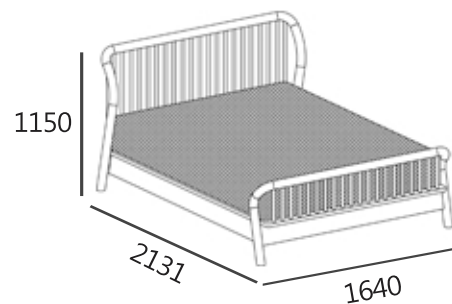

#### SPECIFICATIONS

Item dimension · W1640xD2131xH1150

Pack · 3box

Wood · Rubber Solid Wood

Color · Dark Brown

KD

---