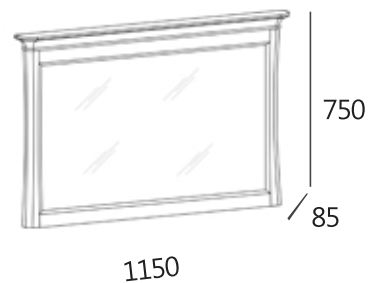

#### SPECIFICATIONS

Item dimension · W1150xD85xH750

Pack · 1box

Wood · American Walnut Solid Wood

Color · Natural

Assembled

---