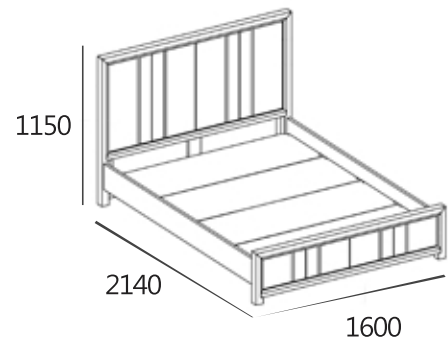

#### SPECIFICATIONS

Item dimension · W1600xD2140xH1150

Pack · 3box

Wood · Syringa Solid Wood & Acacia Solid Wood

Color · Natural

KD

---