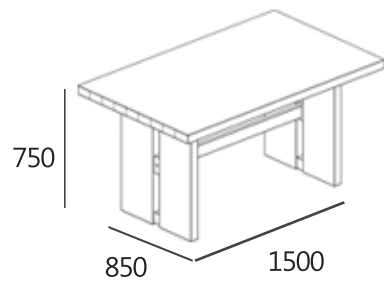

#### SPECIFICATIONS

Item dimension · W1500xD850xH750

Pack · 1box

Wood · American Ash Solid Wood

Color · Natural

KD

---