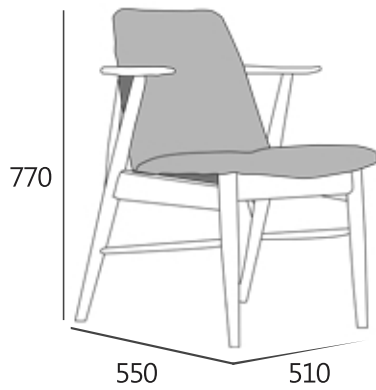

#### SPECIFICATIONS

Item dimension · W510xD550xH770

Pack · 1box

Wood · Rubber Solid Wood

Color · Natural

Assembled

---