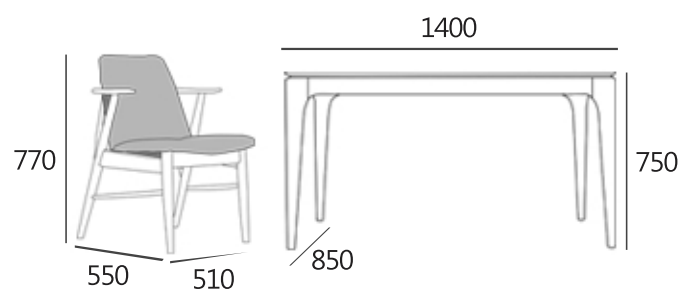

#### SPECIFICATIONS

Item dimension · W1400xD850xH750

W510xD550xH770

Pack · 1box

Wood · Rubber Solid Wood

Color · Natural

Assembled

---